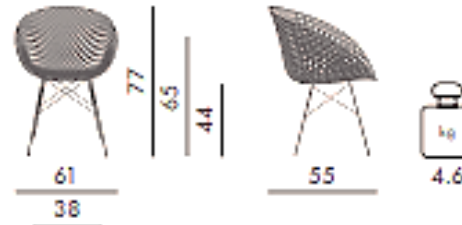

S. Matrix

The constant interplay of design and technological innovation has led to the creation of Smatrik, the latest interpretation of a chair, designed by Tokujin Yoshioka. It has an innovative frame that creates a three-dimensional effect, which makes it look incredibly light and elegant.

Brand: **KARTELL**

Item type: Armchair

Item code: 05836/PR

Designer: Tokujin Yoshioka

Color: Plum

Dimension: 61 x 55 x 77 cm

Please click the link for more option and finishes:

https://www.kartell.com/IT/it/sedute/smatrik/05836?variantName=x_colorVariant&variantValue=PR